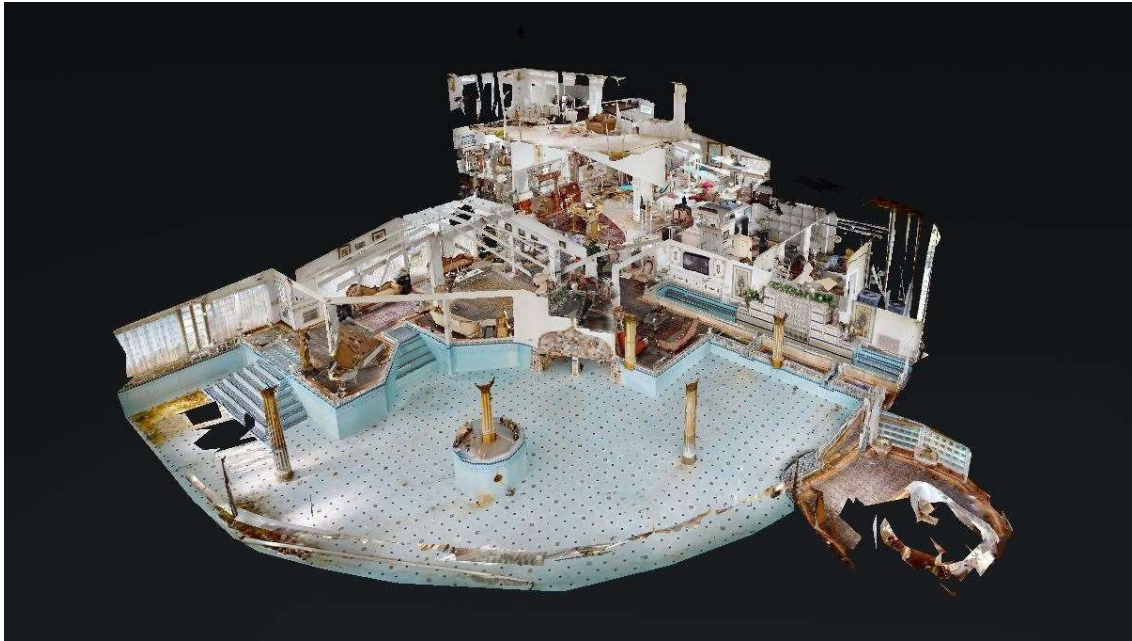

Matterport 3D Virtual Tour

Link to Walkthrough:

<https://my.matterport.com/show/?m=B9tbHfUo2z3>

DRONE

Drone Inspection

Model: DJI Mavic 2 Pro

Pilot: Alek Falke

Remote Pilot #: 4133880

Camera

FOV: about 77°

Still Image Size: 5472×3648

Video Resolution: 3840×2160 24/25/30p

Aircraft

Takeoff Weight: 907 g

Maximum Takeoff Altitude: 6000 m

Max Flight Time (no wind): 31 minutes